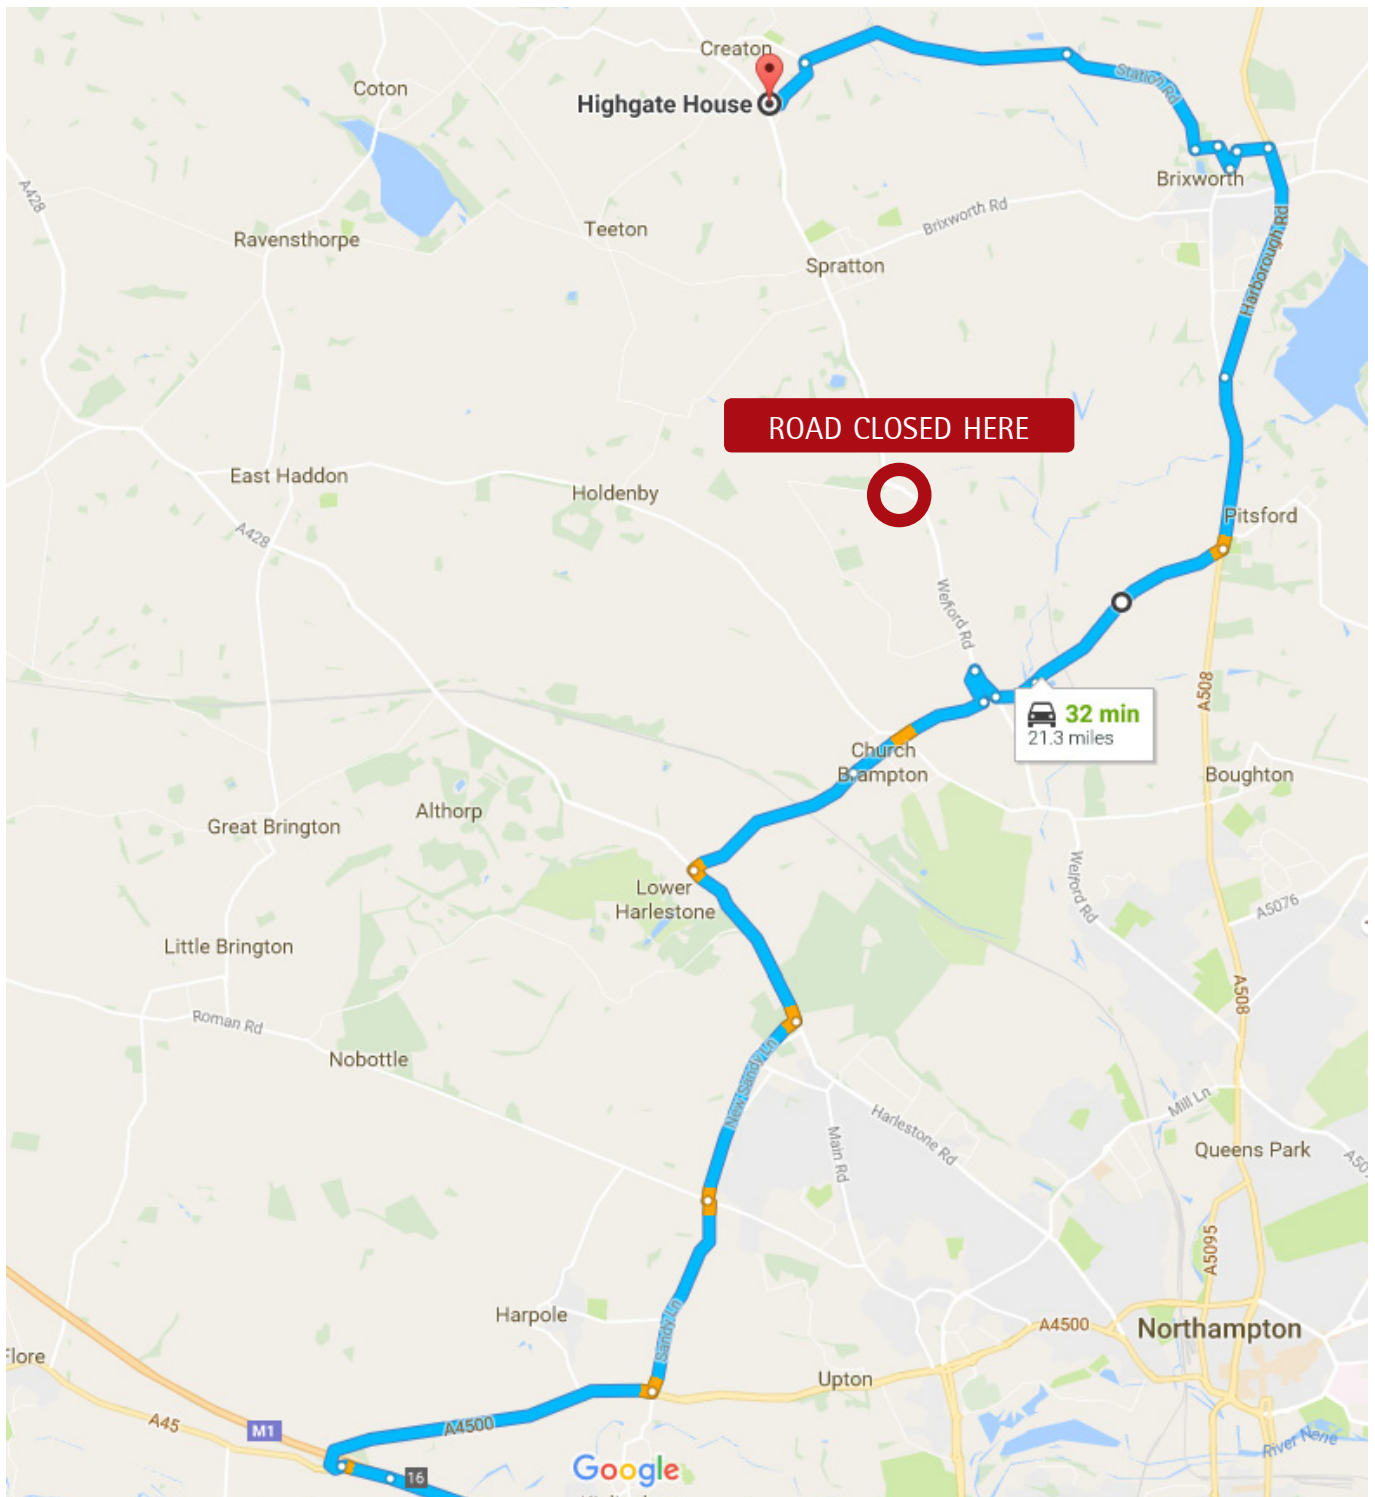

# Road Closure: Between Spratton & Chapel Brampton

Date: 24th September 2018 for 4 weeks

Please note, there is a road closure in place between Spratton and Chapel Brampton (on the A5199 Welford Road). We advise one of the following routes to access Highgate House (when approaching from the south). For details or assistance please call Highgate House on 01604 505505.

## Route 1: M1, Junction 16

## Route 2: M1, Junction 18